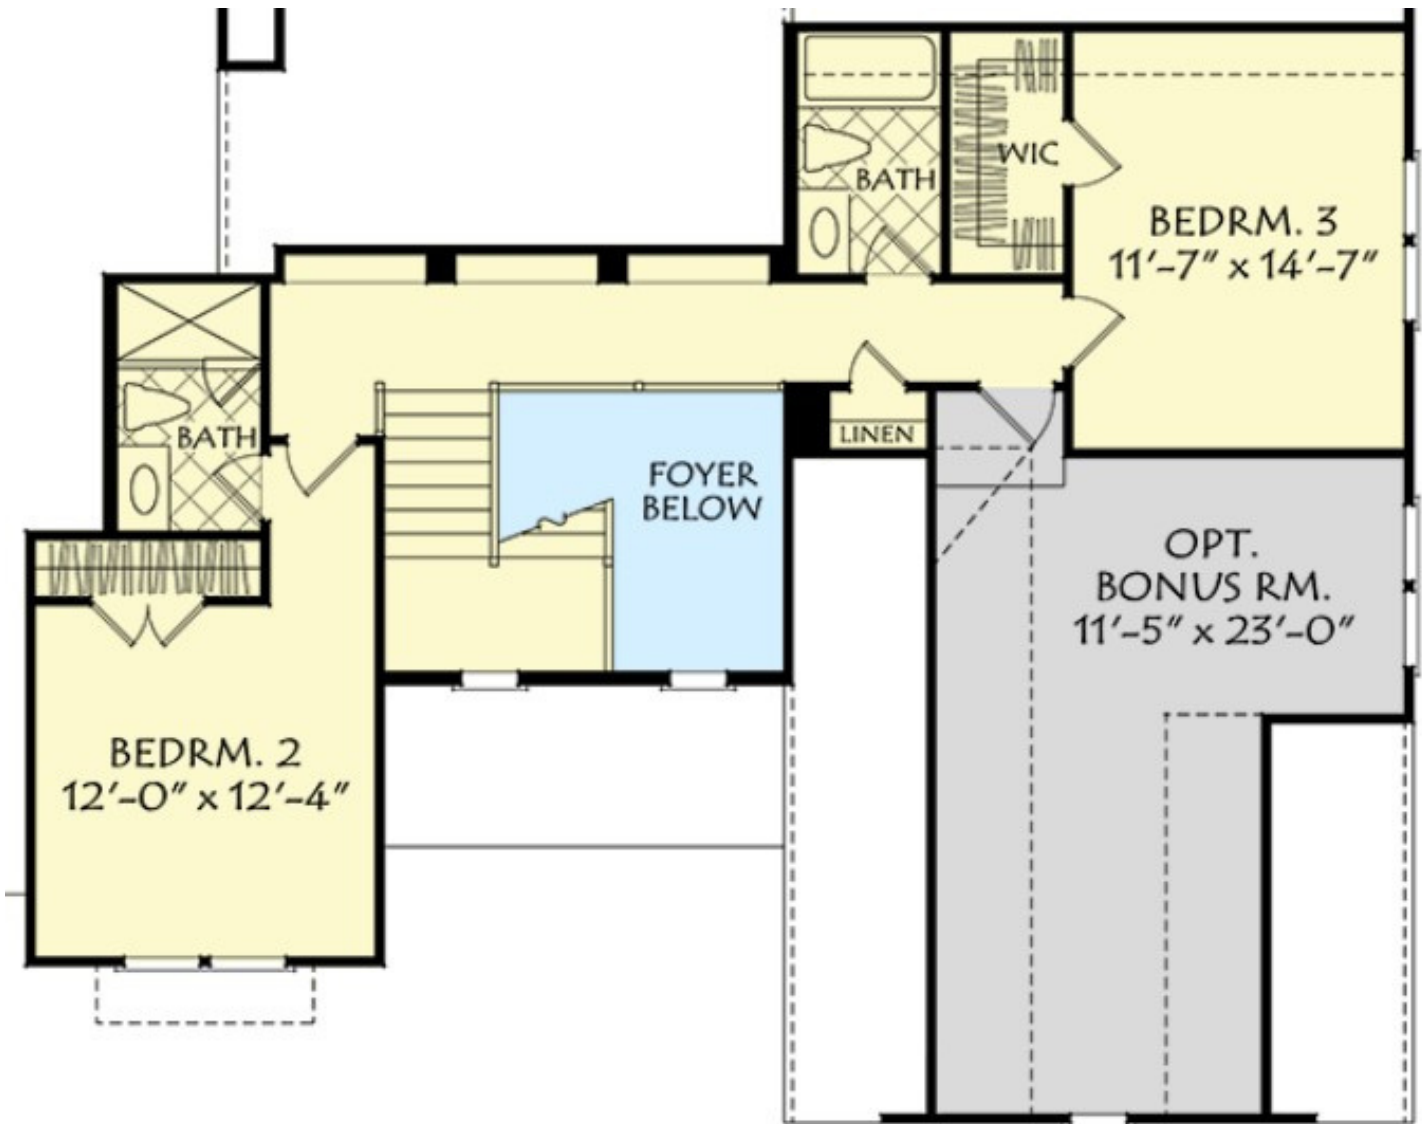

CAPE FEAR

4 Bed | 4.5 Bath | 2,991 SF

Features, options, floor plans, elevations, designs, materials & dimensions are subject to change without notice. Square footage & dimensions are estimated & may vary in actual construction. Actual position of house on lot will be determined by the site plot plan. Renderings are artist conceptions.

CAPE FEAR

4 Bed | 4.5 Bath | 2,991 SF

First Floor

Features, options, floor plans, elevations, designs, materials & dimensions are subject to change without notice. Square footage & dimensions are estimated & may vary in actual construction. Actual position of house on lot will be determined by the site plot plan. Renderings are artist conceptions.

CAPE FEAR

4 Bed | 4.5 Bath | 2,991 SF
Second Floor

Features, options, floor plans, elevations, designs, materials & dimensions are subject to change without notice. Square footage & dimensions are estimated & may vary in actual construction. Actual position of house on lot will be determined by the site plot plan. Renderings are artist conceptions.