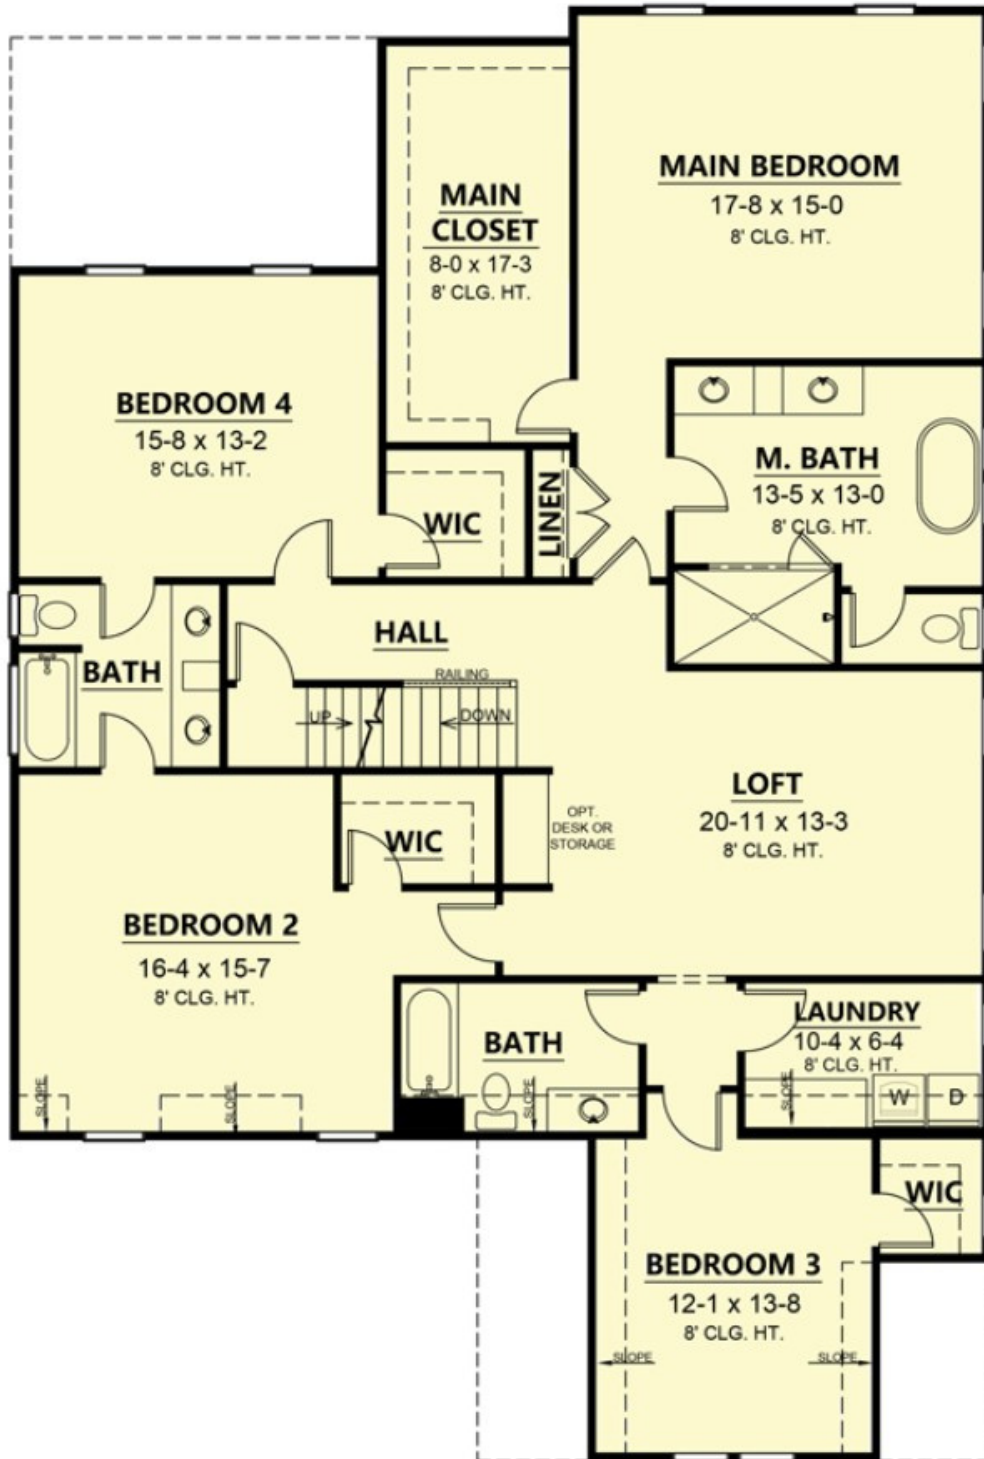

COASTLINE

4 Bed | 3.5 Bath | 3,645 SF

Features, options, floor plans, elevations, designs, materials & dimensions are subject to change without notice. Square footage & dimensions are estimated & may vary in actual construction. Actual position of house on lot will be determined by the site plot plan. Renderings are artist conceptions.

COASTLINE

4 Bed | 3.5 Bath | 3,645 SF
First Floor

Features, options, floor plans, elevations, designs, materials & dimensions are subject to change without notice. Square footage & dimensions are estimated & may vary in actual construction. Actual position of house on lot will be determined by the site plot plan. Renderings are artist conceptions.

COASTLINE

4 Bed | 3.5 Bath | 3,645 SF
Second Floor

Features, options, floor plans, elevations, designs, materials & dimensions are subject to change without notice. Square footage & dimensions are estimated & may vary in actual construction. Actual position of house on lot will be determined by the site plot plan. Renderings are artist conceptions.