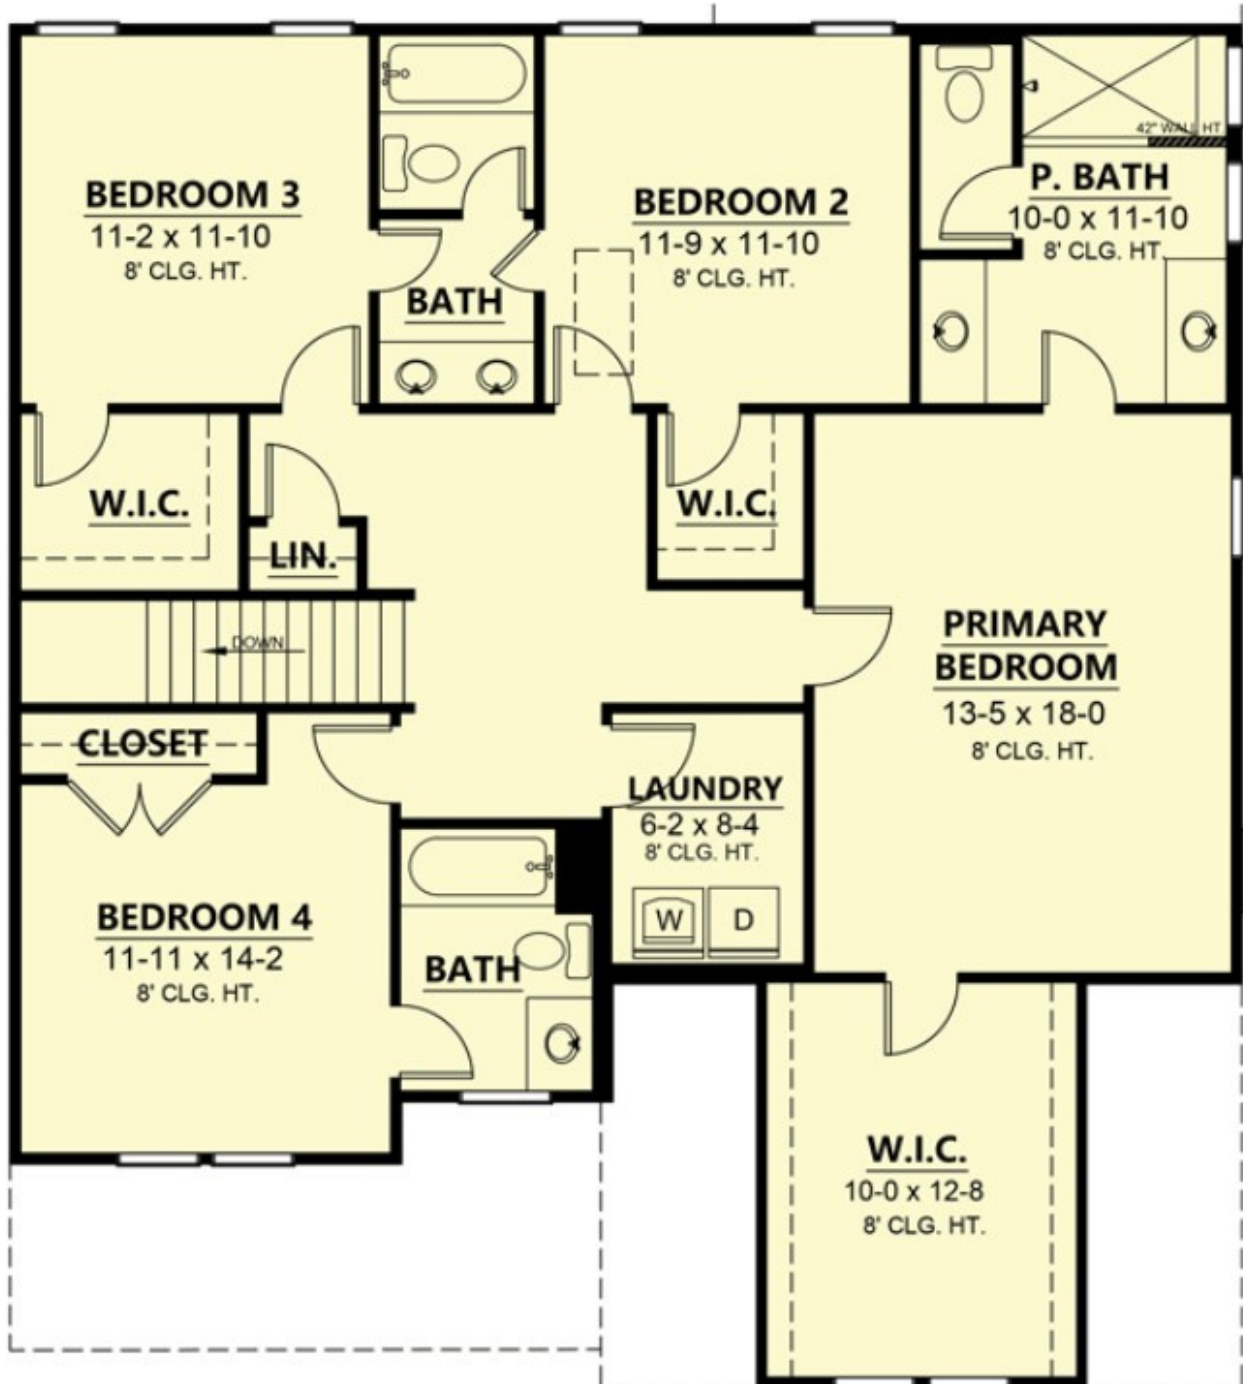

# HATTERAS

4 Bed | 3.5 Bath | 2,739 SF

Features, options, floor plans, elevations, designs, materials & dimensions are subject to change without notice. Square footage & dimensions are estimated & may vary in actual construction. Actual position of house on lot will be determined by the site plot plan. Renderings are artist conceptions.

# HATTERAS

4 Bed | 3.5 Bath | 2,739 SF  
First Floor

Features, options, floor plans, elevations, designs, materials & dimensions are subject to change without notice. Square footage & dimensions are estimated & may vary in actual construction. Actual position of house on lot will be determined by the site plot plan. Renderings are artist conceptions.

# HATTERAS

4 Bed | 3.5 Bath | 2,739 SF  
Second Floor

Features, options, floor plans, elevations, designs, materials & dimensions are subject to change without notice. Square footage & dimensions are estimated & may vary in actual construction. Actual position of house on lot will be determined by the site plot plan. Renderings are artist conceptions.