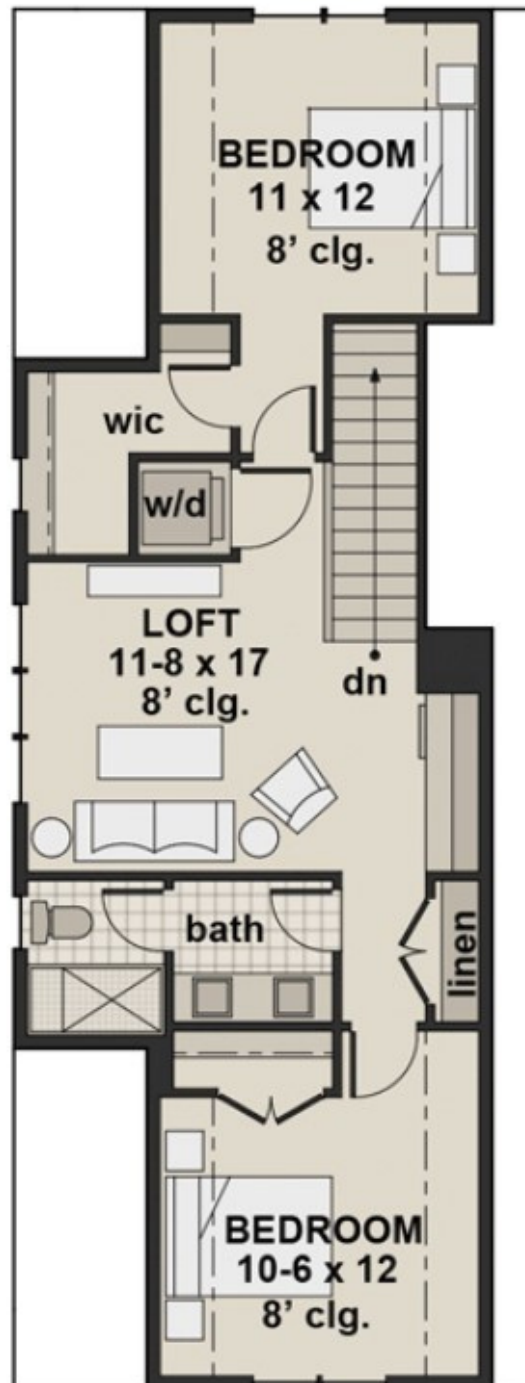

PAMILICO

4 Bed | 3.5 Bath | 2,751 SF

Features, options, floor plans, elevations, designs, materials & dimensions are subject to change without notice. Square footage & dimensions are estimated & may vary in actual construction. Actual position of house on lot will be determined by the site plot plan. Renderings are artist conceptions.

PAMILICO

4 Bed | 3.5 Bath | 2,751 SF
First Floor

Features, options, floor plans, elevations, designs, materials & dimensions are subject to change without notice. Square footage & dimensions are estimated & may vary in actual construction. Actual position of house on lot will be determined by the site plot plan. Renderings are artist conceptions.

PAMILICO

4 Bed | 3.5 Bath | 2,751 SF
Second Floor

Features, options, floor plans, elevations, designs, materials & dimensions are subject to change without notice. Square footage & dimensions are estimated & may vary in actual construction. Actual position of house on lot will be determined by the site plot plan. Renderings are artist conceptions.