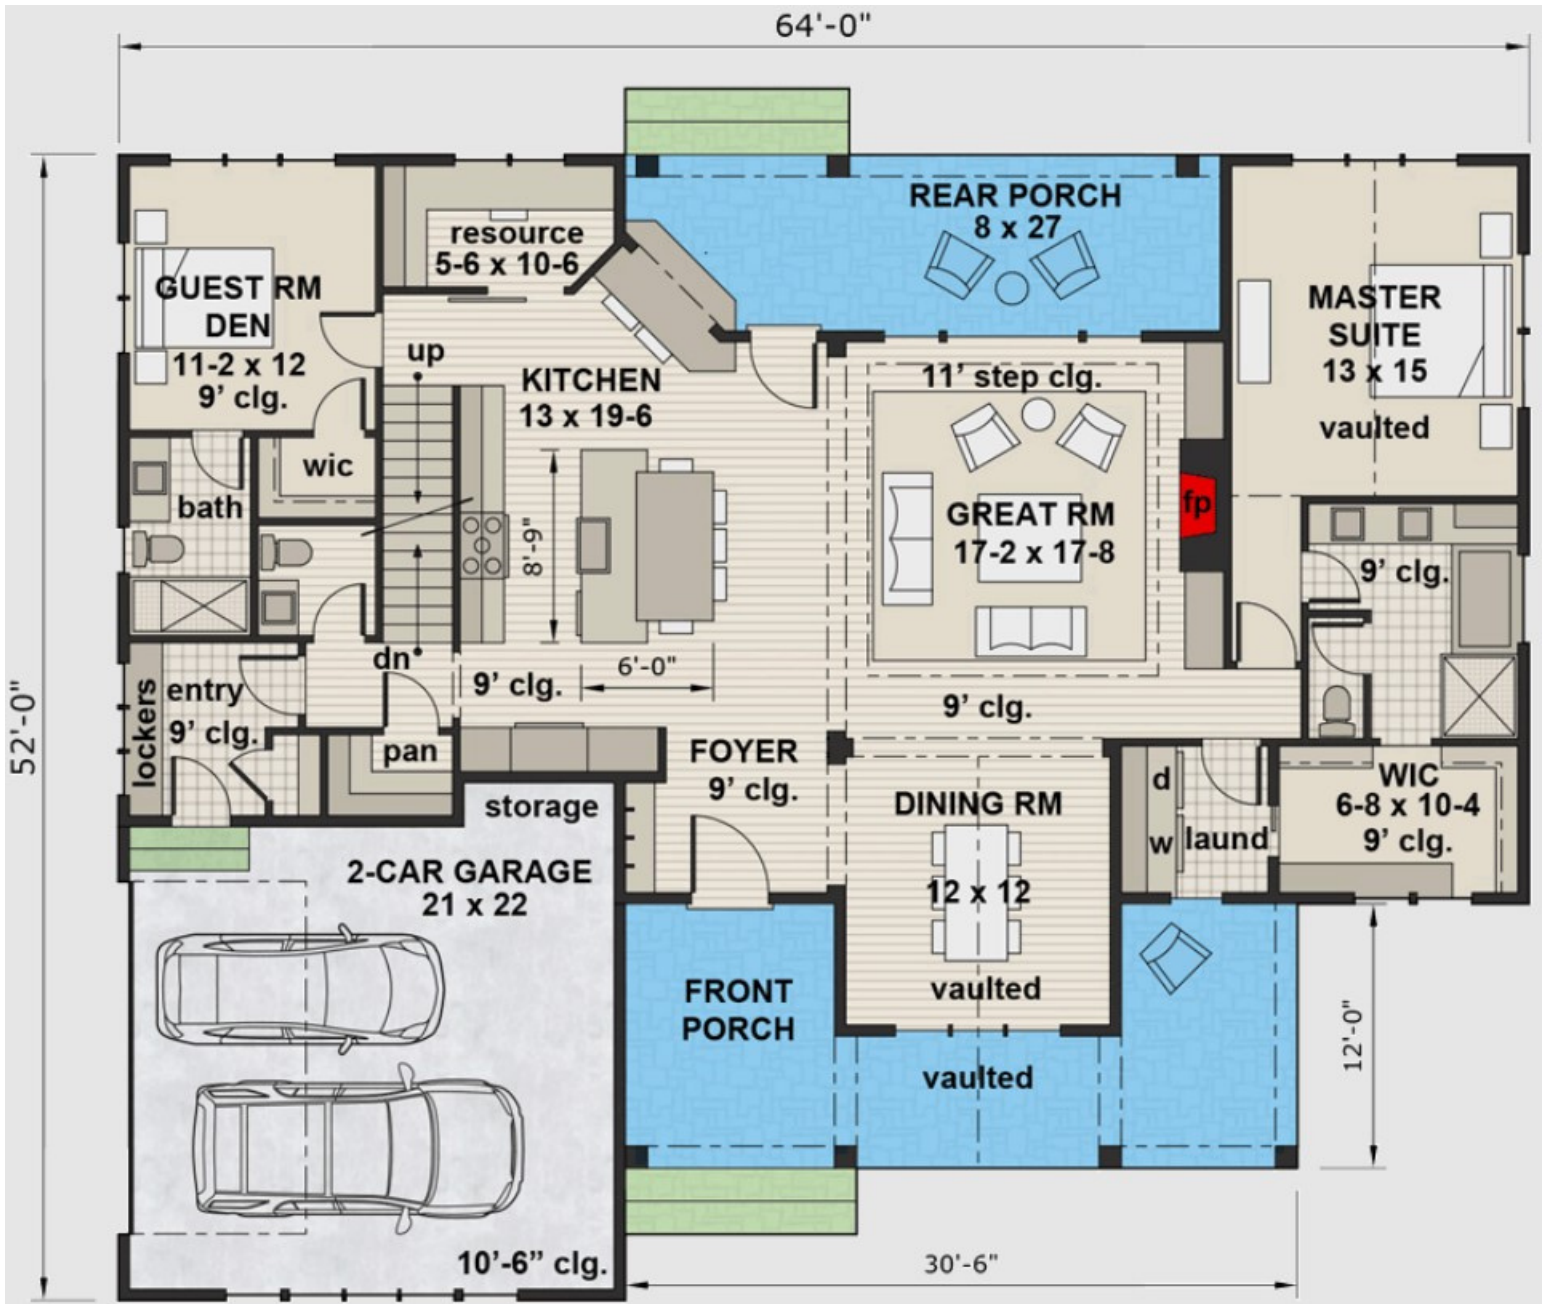

PAMILICO

4 Bed | 3.5 Bath | 2,751 SF

Features, options, floor plans, elevations, designs, materials & dimensions are subject to change without notice. Square footage & dimensions are estimated & may vary in actual construction. Actual position of house on lot will be determined by the site plot plan. Renderings are artist conceptions.

PAMILICO

4 Bed | 3.5 Bath | 2,751 SF
First Floor

Features, options, floor plans, elevations, designs, materials & dimensions are subject to change without notice. Square footage & dimensions are estimated & may vary in actual construction. Actual position of house on lot will be determined by the site plot plan. Renderings are artist conceptions.

PAMILICO

4 Bed | 3.5 Bath | 2,751 SF
Second Floor

Features, options, floor plans, elevations, designs, materials & dimensions are subject to change without notice. Square footage & dimensions are estimated & may vary in actual construction. Actual position of house on lot will be determined by the site plot plan. Renderings are artist conceptions.