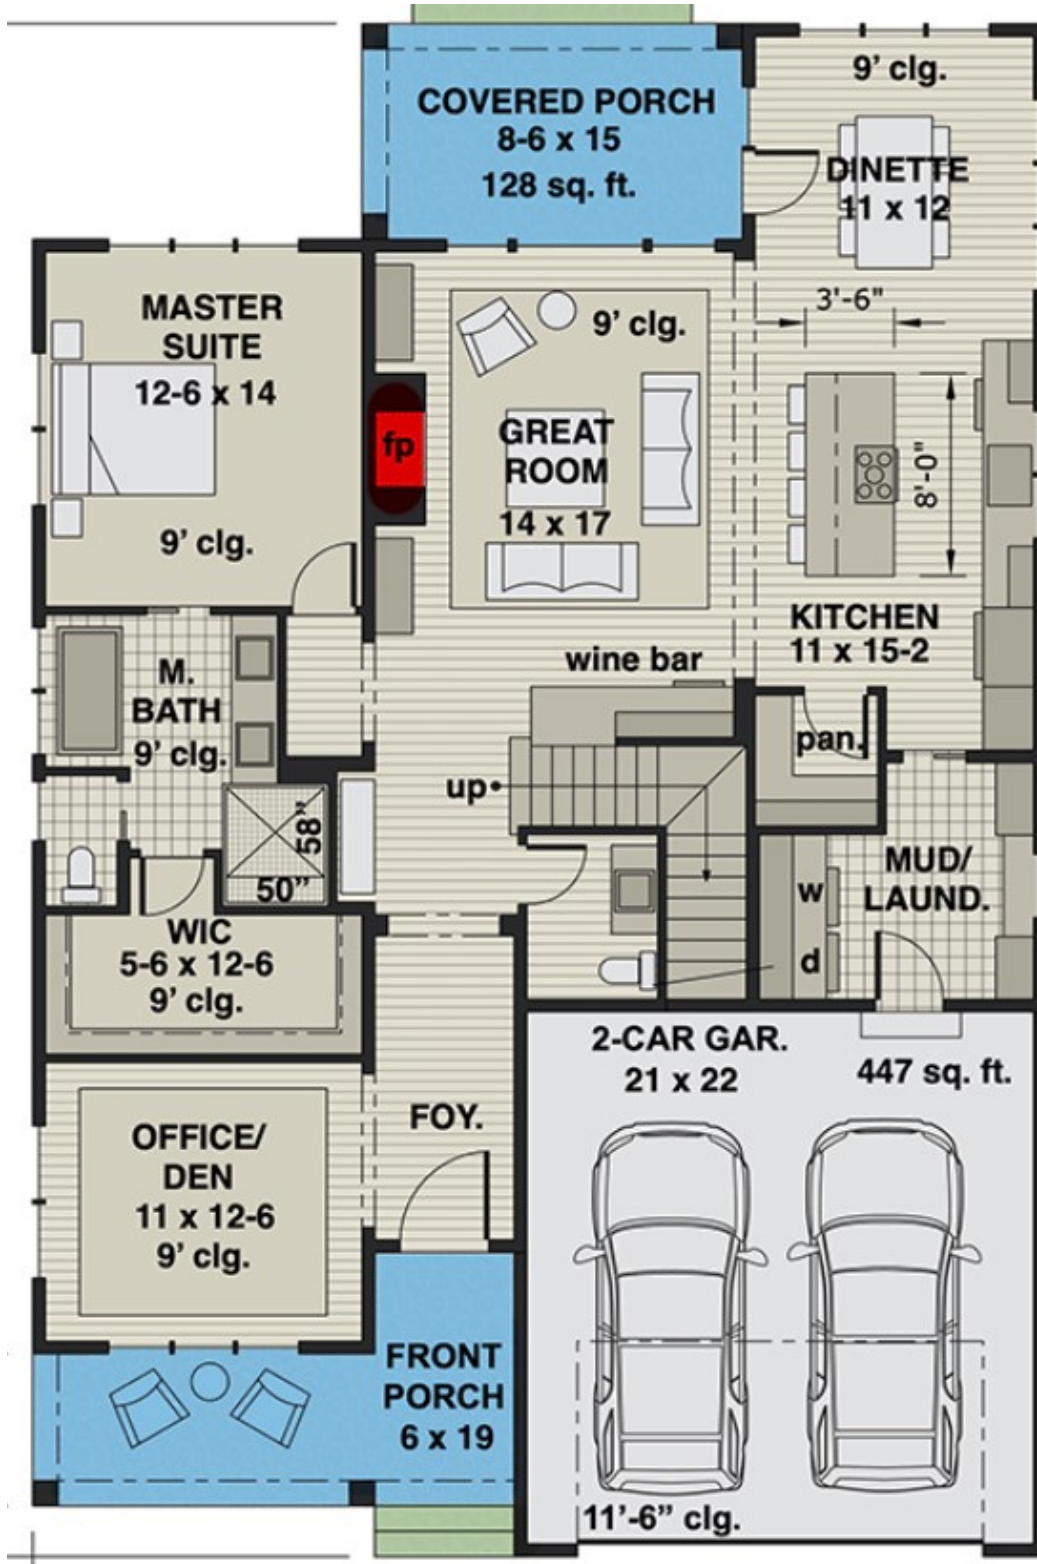

# TROLLY

4 Bed | 4 Bath | 3,038 SF

Features, options, floor plans, elevations, designs, materials & dimensions are subject to change without notice. Square footage & dimensions are estimated & may vary in actual construction. Actual position of house on lot will be determined by the site plot plan. Renderings are artist conceptions.

# TROLLY

4 Bed | 3.5 Bath | 2,889 SF

First Floor

Features, options, floor plans, elevations, designs, materials & dimensions are subject to change without notice. Square footage & dimensions are estimated & may vary in actual construction. Actual position of house on lot will be determined by the site plot plan. Renderings are artist conceptions.

# TROLLY

4 Bed | 3.5 Bath | 2,889 SF  
Second Floor

Features, options, floor plans, elevations, designs, materials & dimensions are subject to change without notice. Square footage & dimensions are estimated & may vary in actual construction. Actual position of house on lot will be determined by the site plot plan. Renderings are artist conceptions.