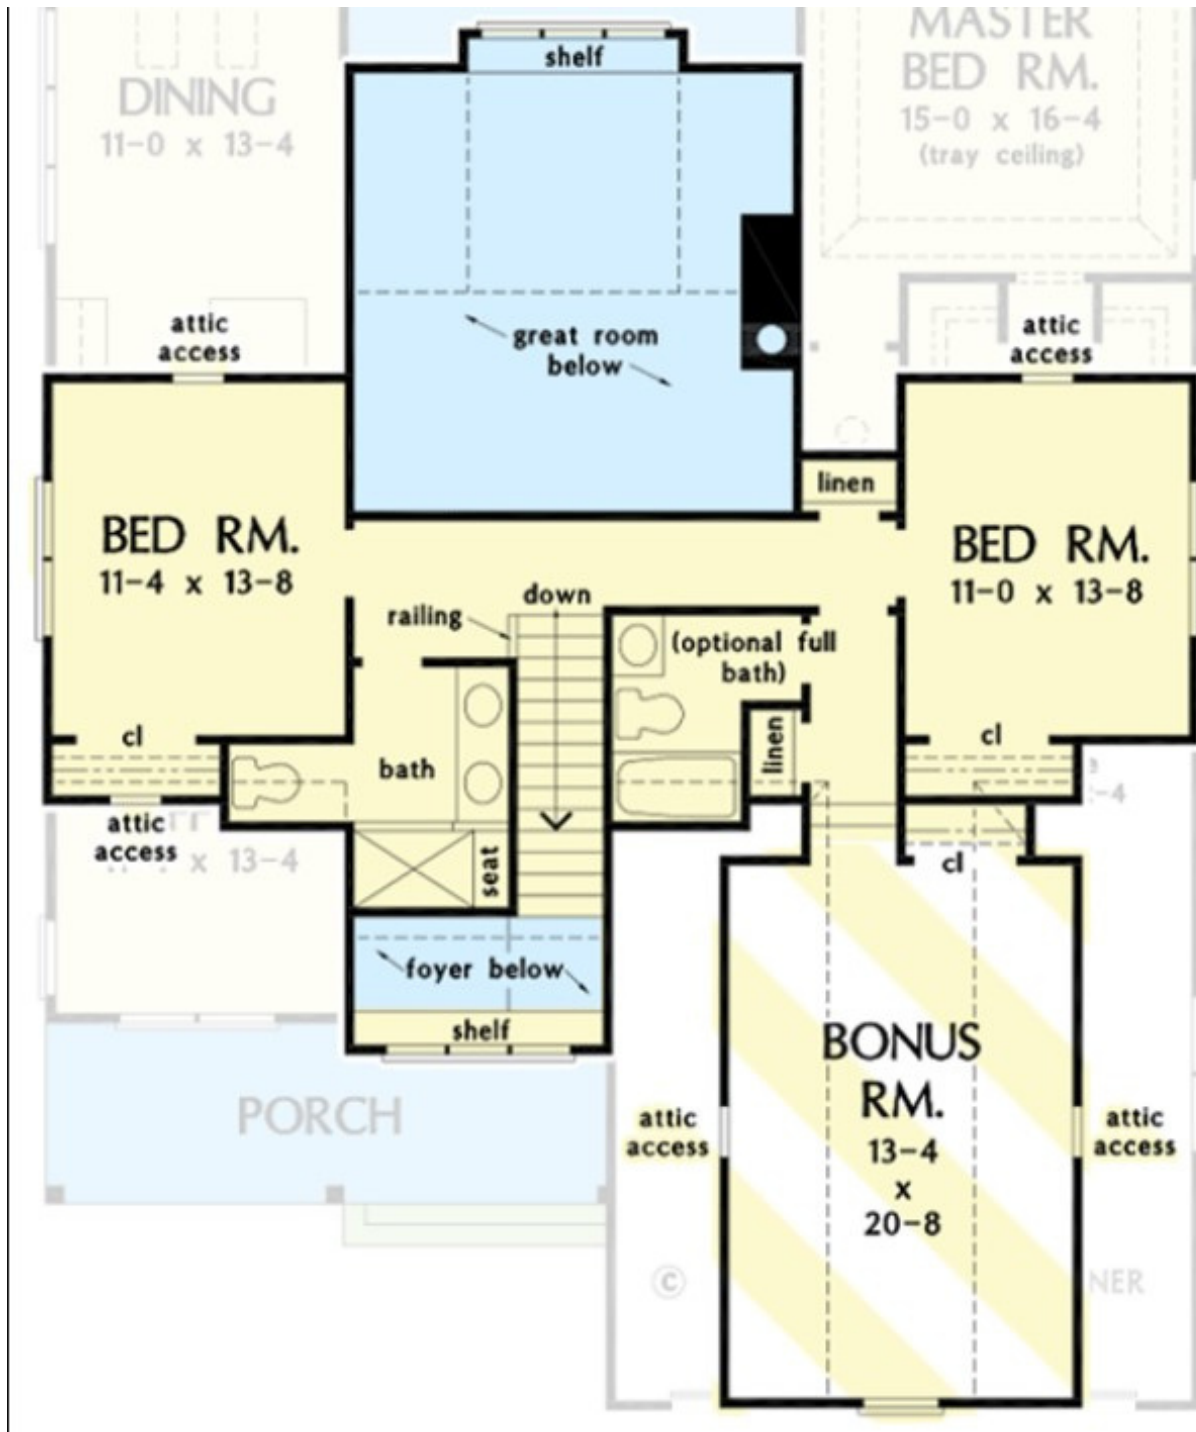

WILMINGTON

4 Bed | 4 Bath | 2,581 SF

Features, options, floor plans, elevations, designs, materials & dimensions are subject to change without notice. Square footage & dimensions are estimated & may vary in actual construction. Actual position of house on lot will be determined by the site plot plan. Renderings are artist conceptions.

WILMINGTON

4 Bed | 4 Bath | 2,581 SF

First Floor

Features, options, floor plans, elevations, designs, materials & dimensions are subject to change without notice. Square footage & dimensions are estimated & may vary in actual construction. Actual position of house on lot will be determined by the site plot plan. Renderings are artist conceptions.

WILMINGTON

4 Bed | 4 Bath | 2,581 SF
Second Floor

Features, options, floor plans, elevations, designs, materials & dimensions are subject to change without notice. Square footage & dimensions are estimated & may vary in actual construction. Actual position of house on lot will be determined by the site plot plan. Renderings are artist conceptions.