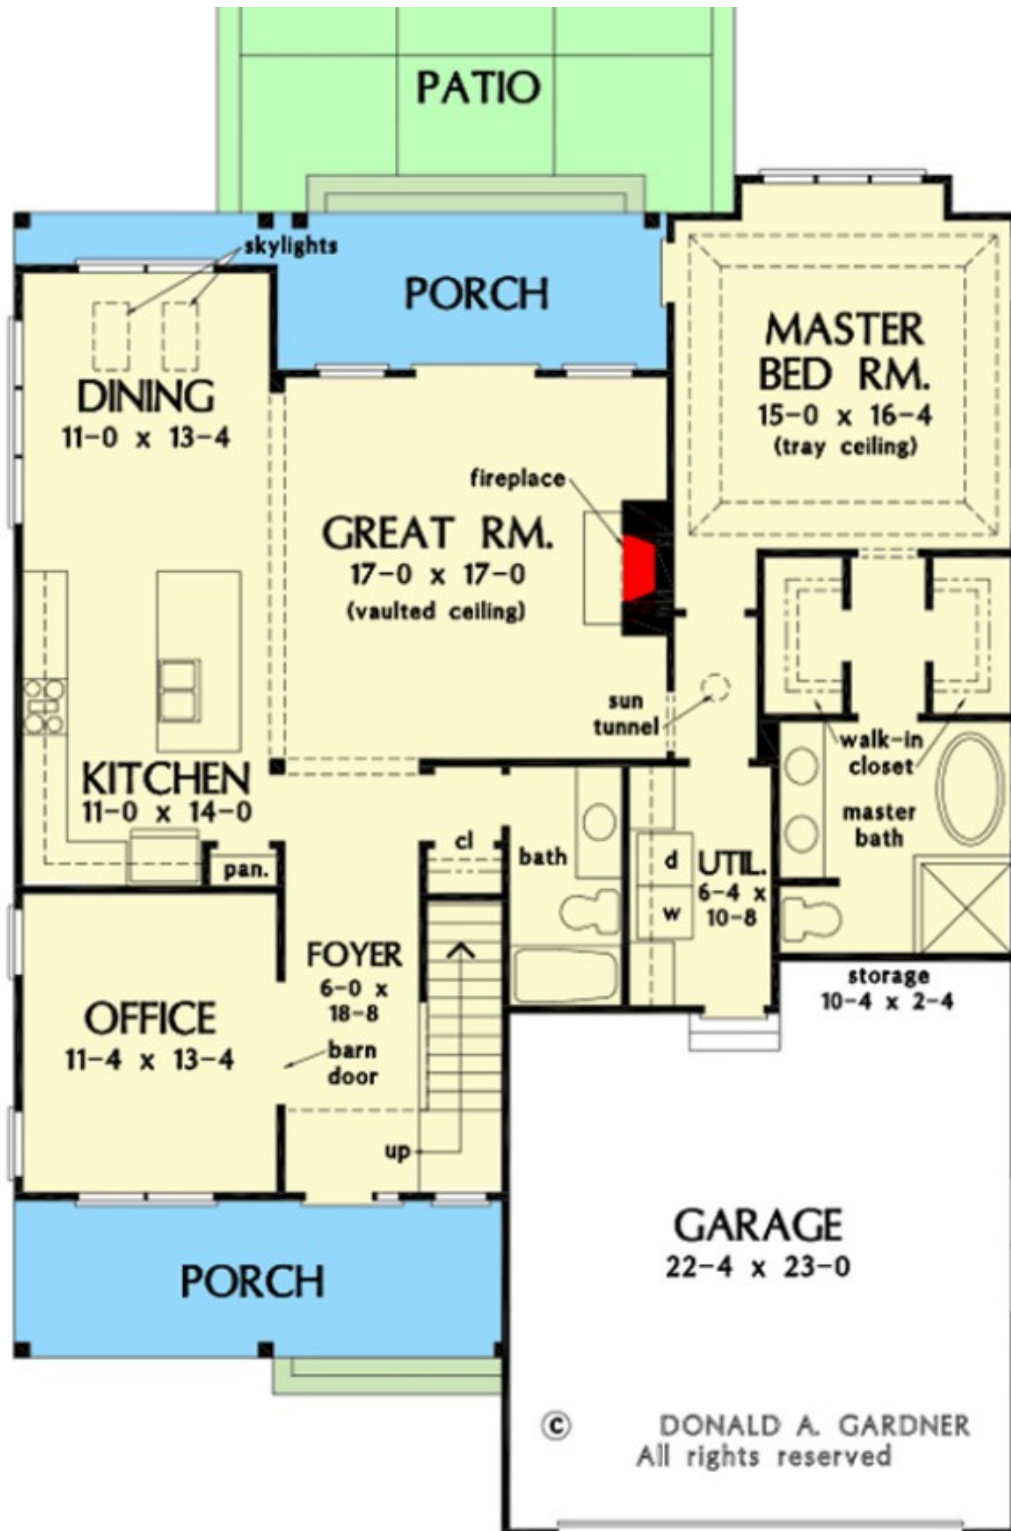

WILMINGTON

4 Bed | 4 Bath | 2,581 SF

Features, options, floor plans, elevations, designs, materials & dimensions are subject to change without notice. Square footage & dimensions are estimated & may vary in actual construction. Actual position of house on lot will be determined by the site plot plan. Renderings are artist conceptions.

WILMINGTON

4 Bed | 4 Bath | 2,581 SF

First Floor

Features, options, floor plans, elevations, designs, materials & dimensions are subject to change without notice. Square footage & dimensions are estimated & may vary in actual construction. Actual position of house on lot will be determined by the site plot plan. Renderings are artist conceptions.

WILMINGTON

4 Bed | 4 Bath | 2,581 SF
Second Floor

Features, options, floor plans, elevations, designs, materials & dimensions are subject to change without notice. Square footage & dimensions are estimated & may vary in actual construction. Actual position of house on lot will be determined by the site plot plan. Renderings are artist conceptions.